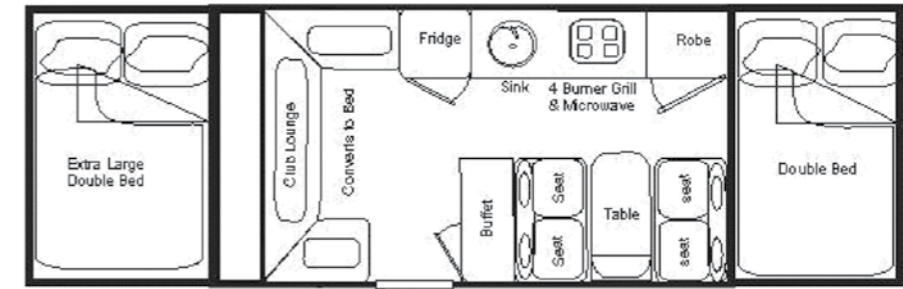

3 GREAT CRUZA layouts available

Option 1

Body Length	Open Length	Travel Length	Travel Height	Travel Height (Cruza X)
4165mm / 13'8"	6550mm / 21'8"	6010mm / 19'8"	1660mm / 5'6"	2010mm / 6'6" (inc Roof Rack)
Interior Height	Width (with Awning)	Front Bed Width	Rear Bed Width	Sleeps
2070mm / 6'9"	2240mm / 7'4"	1520mm / 5'0"	1370mm / 4'6"	2-8 persons
Ball Weight (Standard)	Tare Weight (Standard)	Ball Weight (Cruza X)	Tare Weight (Cruza X)	
120kg	1245kg	130kg	1350kg