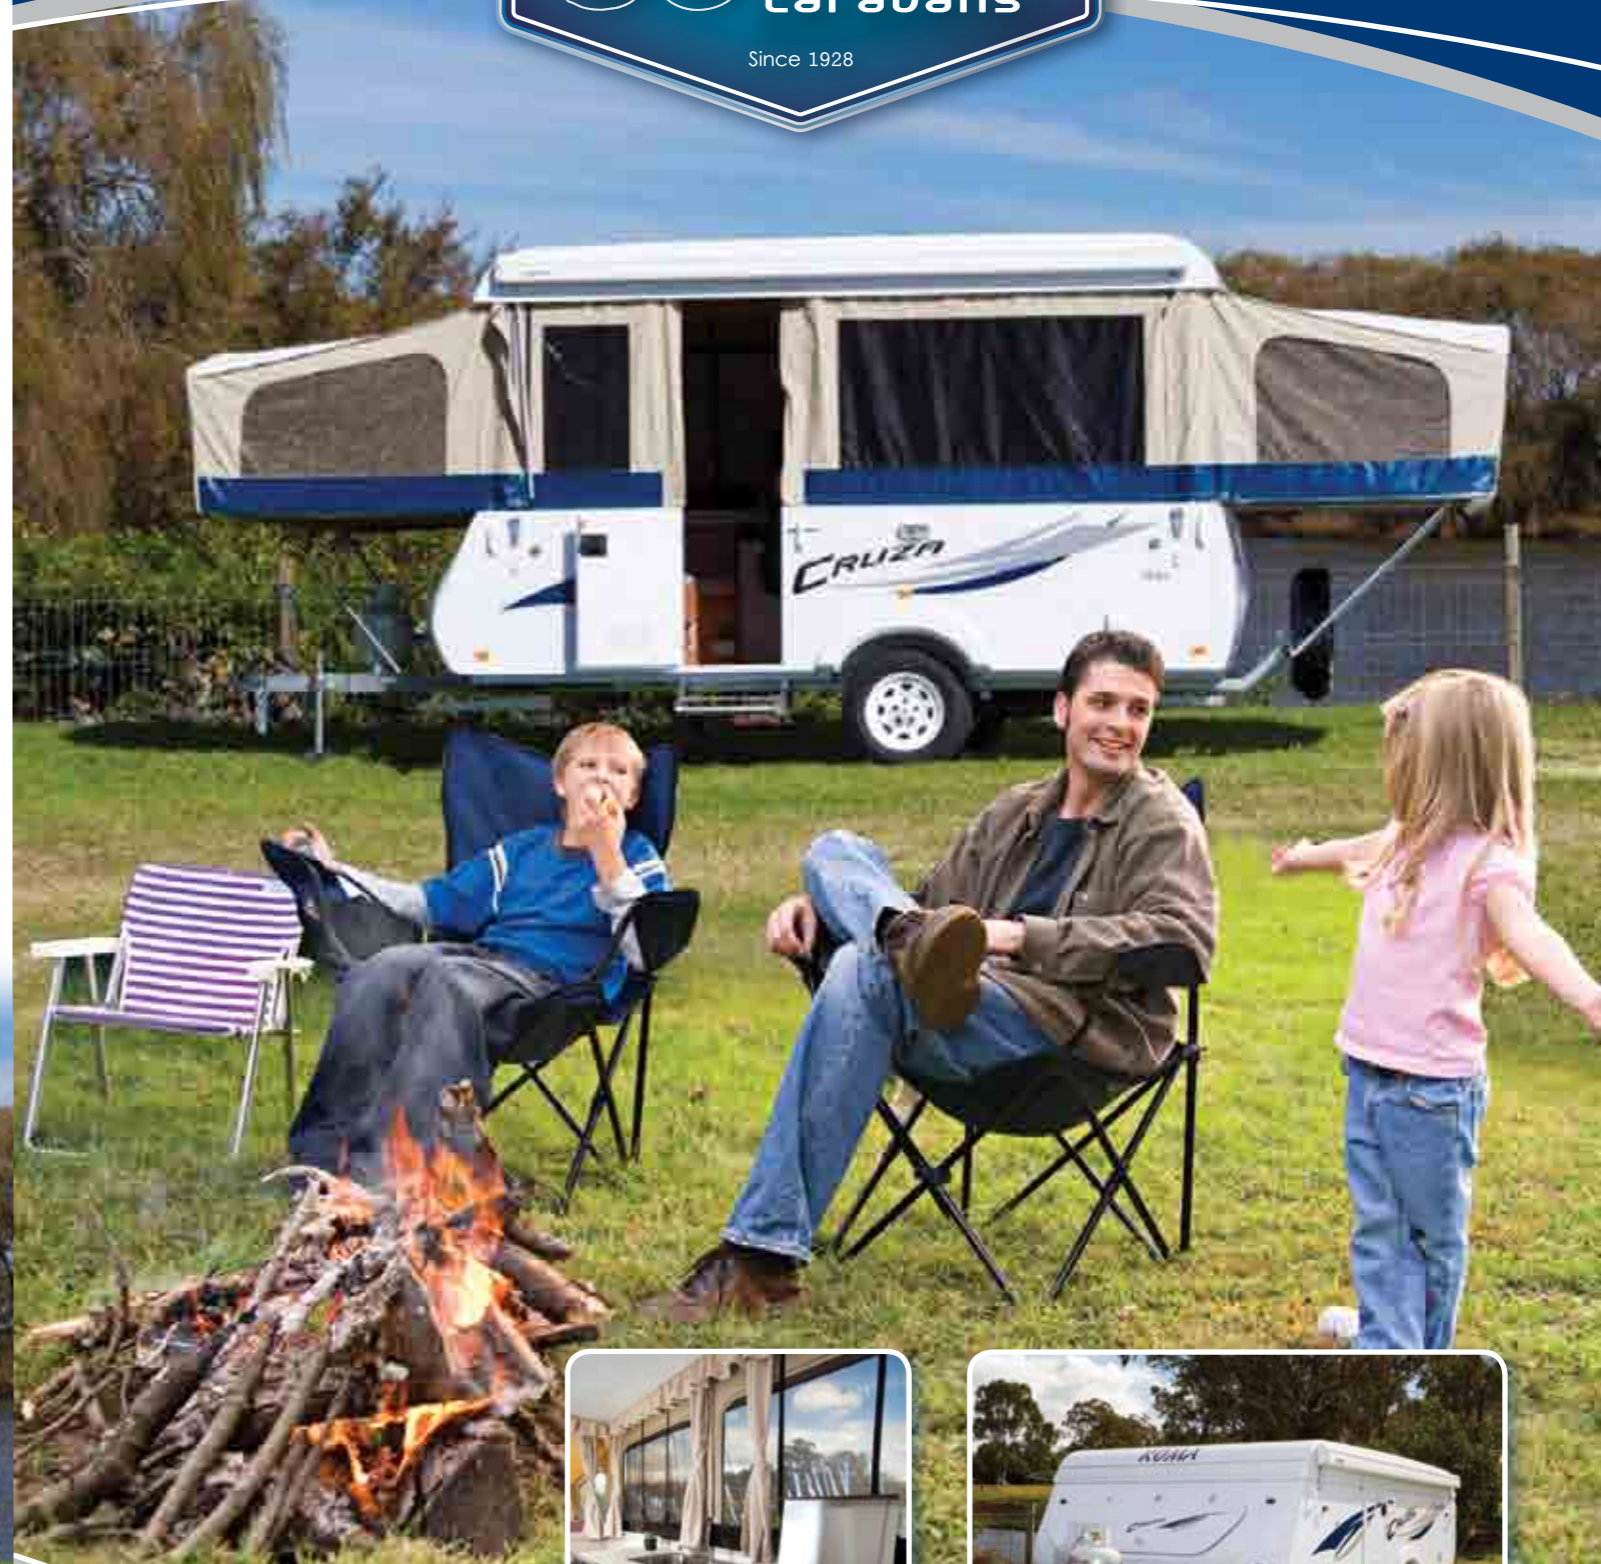

### Standard Features

- Sleeps 2-8 people
- Queen Size Front Bed
- 4 Burner Mini Grill
- Microwave Oven
- Electric Water Pump
- 90ltr 3 Way Fridge
- 80ltr Water Tank with Level Indicator
- Vinyl Backed Zippered Cushions
- Coaxial TV Point
- Auxiliary Battery Pack with Charger
- 12v Lighting
- Fire Extinguisher
- One Piece Fully Insulated Fibreglass Roof
- High-Gloss Gel-coat Finish on Walls
- Full Fibreglass Wrap
- Fully Enclosed Stainless Steel Lifter System
- Roof Vent
- External Tap
- Large External Storage Boot
- One piece Flooring (no butt joins)
- 9kg Gas Bottle
- Drop down Stabilizers
- 10" Electric Brakes
- External 240v Outlet
- Hot Dipped 50mm x 100mm Galvanized Chassis with Pressed Hole Cross Members, to allow beter protection to Wiring Running underneath your Van.

### Options

- 3.5mtr Prostor Wind-out Awning
- 3.5mtr Prostor Camp Room
- 50w/80w Solar Panel
- Alloy Rims
- CD Radio
- Roof A/C
- Roof Racks (500kg Capacity)

Dealer

# The **CRUZA** is built tough to last

With ample storage on the inside and a large exterior front boot you've room to carry all your family will ever need to 'stay in style' while camping.