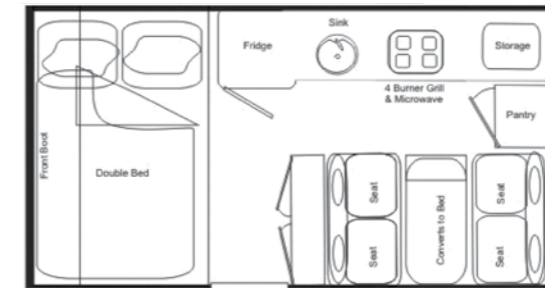

## 3 GREAT CRUZA layouts available

### Option 1

Body Length	Open Length	Travel Length	Travel Height	Travel Height (Cruza X)
4165mm / 13'8"	6550mm / 21'8"	6010mm / 19'8"	1660mm / 5'6"	2010mm / 6'6" (inc Roof Rack)
Interior Height	Width (with Awning)	Front Bed Width	Rear Bed Width	Sleeps
2070mm / 6'9"	2240mm / 7'4"	1520mm / 5'0"	1370mm / 4'6"	2-8 persons
Ball Weight (Standard)	Tare Weight (Standard)	Ball Weight (Cruza X)	Tare Weight (Cruza X)	
120kg	1245kg	130kg	1350kg	

### Option 2

Body Length	Travel Length	Travel Height	Travel Height (Cruza X)	Interior Height
4165mm / 13'8"	6010mm / 19'8"	1660mm / 5'6"	2010mm / 6'6" (inc Roof Rack)	2070mm / 6'9"
Width (with Awning)	Rear Bed Width	Sleeps		
2240mm / 7'4"	1370mm / 4'6"	2-4 persons		
Ball Weight (Standard)	Tare Weight (Standard)	Ball Weight (Cruza X)	Tare Weight (Cruza X)	
110kg	1195kg	120kg	1300kg	